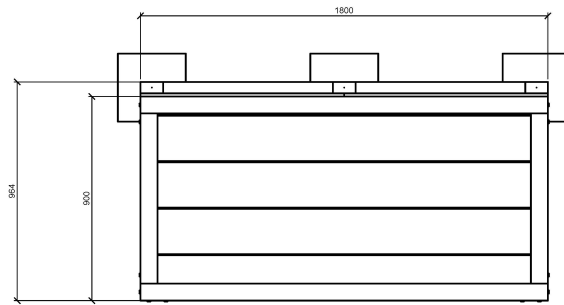

Timber Veggie Beds with Screen

DG0340

REV	DESCRIPTION	BY	DATE

P - PRELIMINARY T - TENDER
C - CONSTRUCTION

PROJECT

TITLE
TIMBER VEGGIE BEDS
WITH SCREEN
DG0340

CLIENT

D6 Play
Unit 217, 218, 219
Waterloo, WA 6150
Phone: 08 9437 1333
Email: info@d6play.com.au
Web: www.d6play.com.au

STATUS
PRELIMINARY

PROJECT	DRAWING	REV
A01		P1