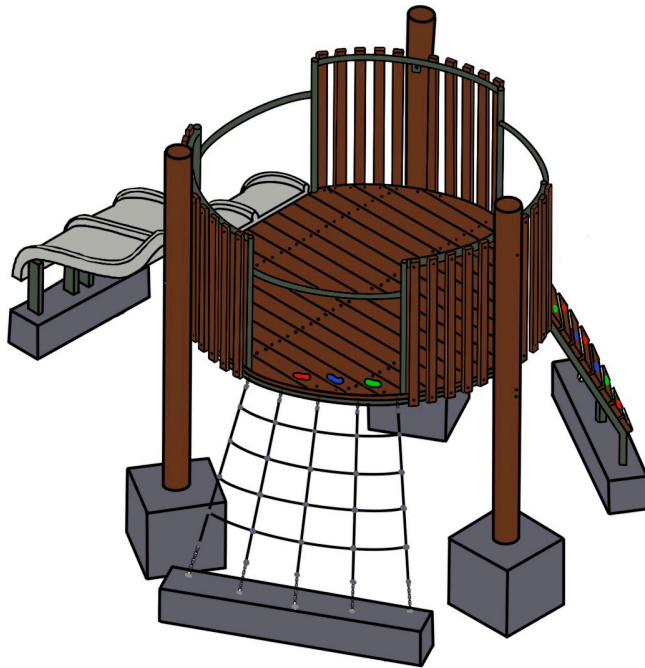

Redgum Ring 3

DG0421

Specifications

Fallzone Area	56.2m ²
Structure	Timber & Steel
Max Fall Height	Approx. 1500mm
Max Height	Approx. 3000mm
Number Of Users	8-12
Total Space Required	56.2m ²
Age Range	3+

Redgum Ring 3

DG0421