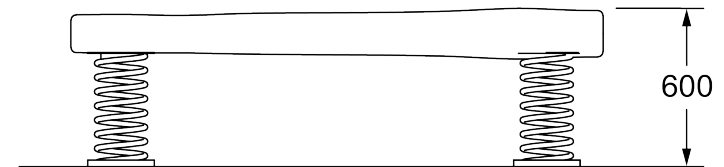

Natural Wobbly Log

CN-1067

Specifications

Age Range	1+
Free Space	N/A
Max Height	600mm
Max Fall Height	600mm
Number Of Users	5

Technical Information

AUS Standards Compliance	AS4685
Spare Parts Availability	4-6 weeks*

Natural Wobbly Log

CN-1067

Plan Views

Note: The free space plan is a recommendation only and is not required to be compliant with AS4685 Standards. Drawings are concept only. Not to scale.