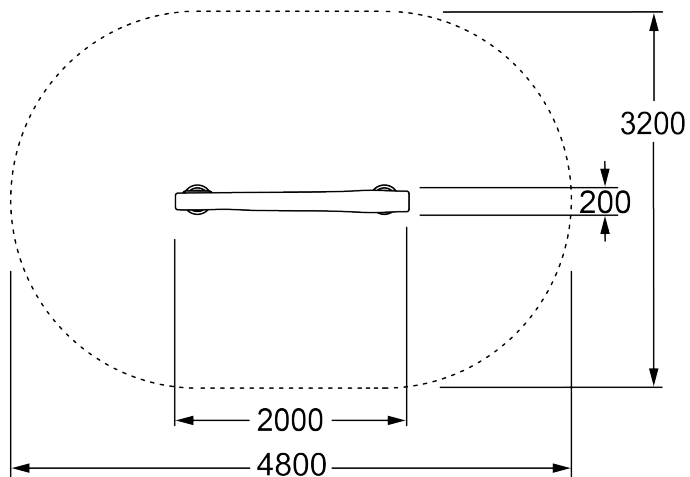

Natural Wobbly Log

CN-1067

Specifications

Age Range	1+
Free Space	N/A
Max Height	600mm
Max Fall Height	600mm
Number Of Users	5

Technical Information

AUS Standards Compliance	AS4685
Spare Parts Availability	4-6 weeks*

Natural Wobbly Log

CN-1067

Plan Views

Note: The free space plan is a recommendation only and is not required to be compliant with AS4685 Standards. Drawings are concept only. Not to scale.